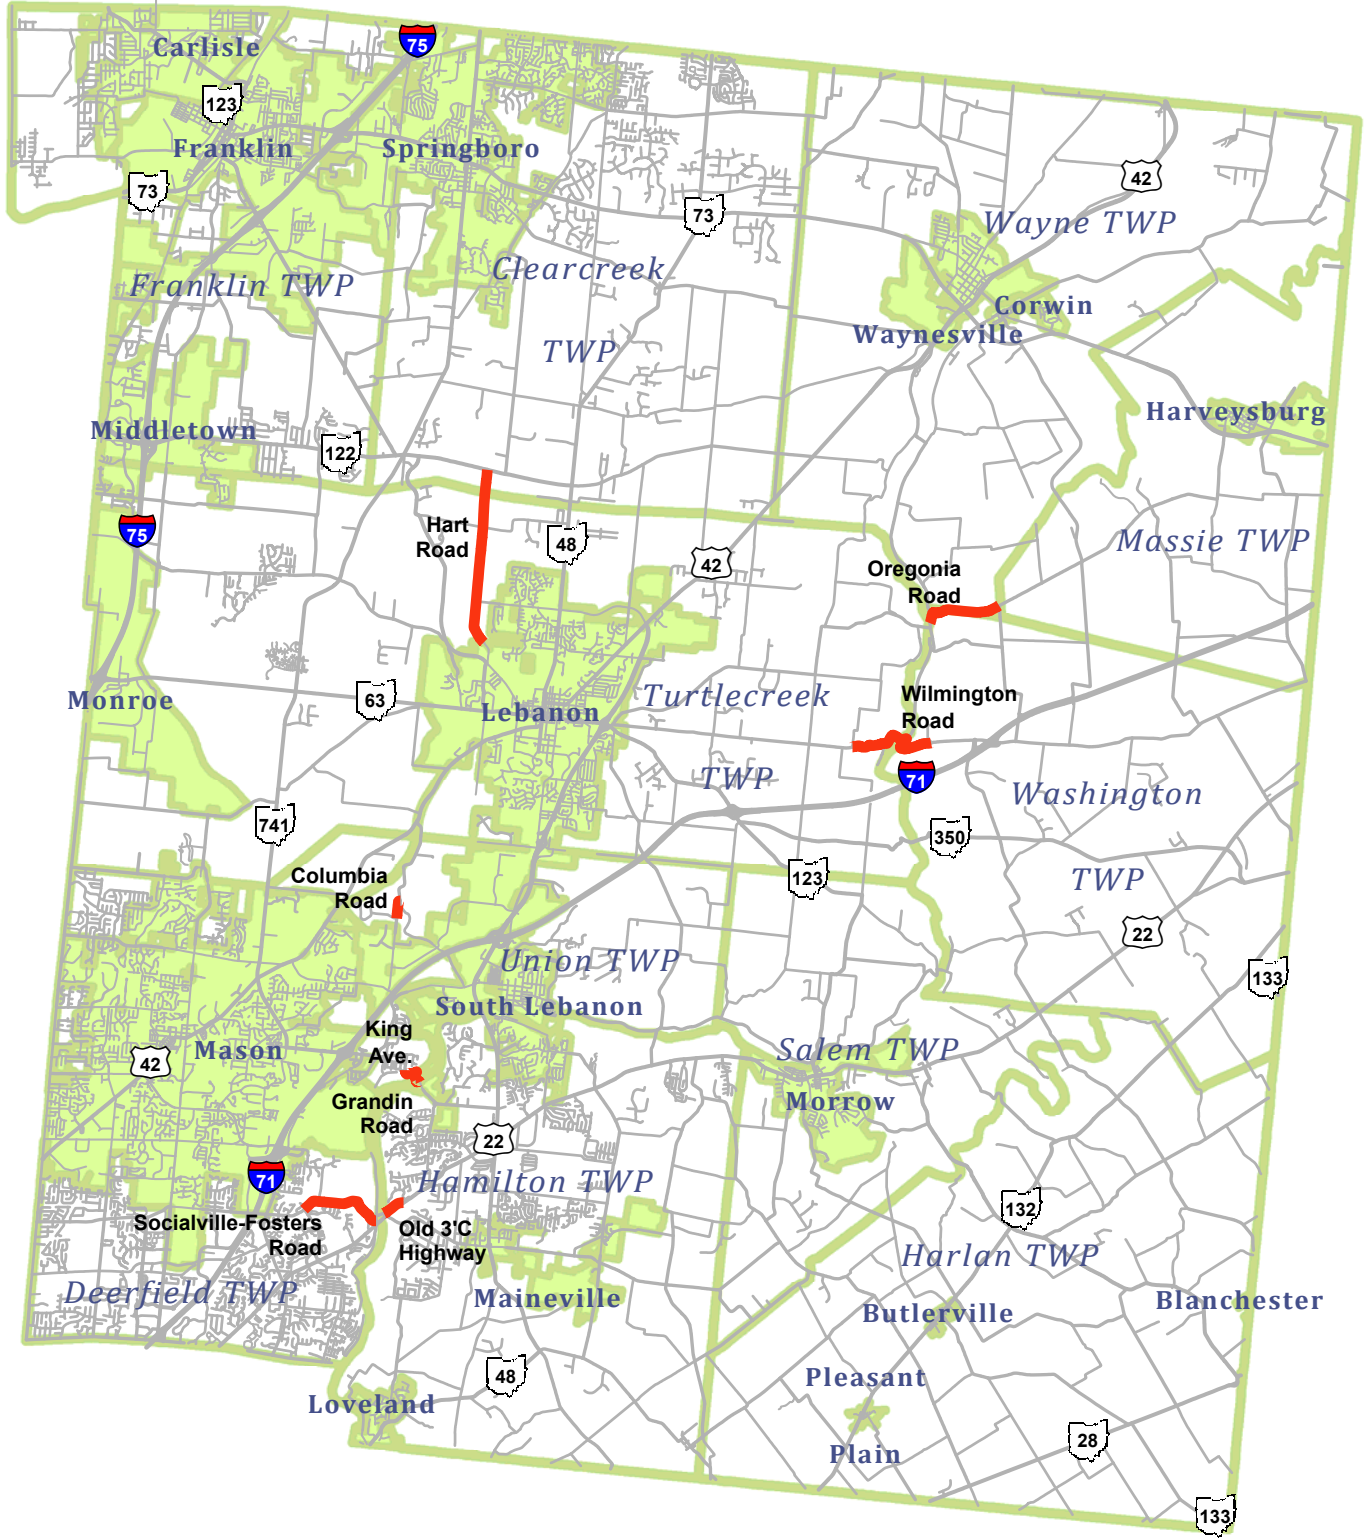

# WARREN COUNTY RESTRICTED ROADS

## LEGEND

 Restricted Road (Impassable for tractor trailers)